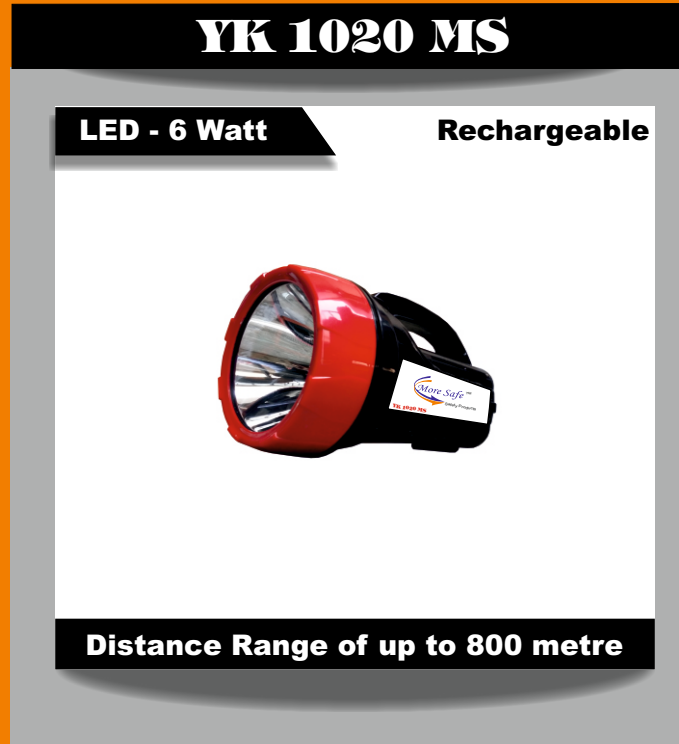

- **Operating Temperature -10 To +55 Degree C**
- **Charging hole on the tail, brightness adjustment, Rechargeable**
- **Light source :10w BULB high power**
- **Button Function: 4 mode white light**
- **Input AC Charging : AC 220 V 50 Hz .**
- **Surface treatment: wearproof anodized oxide**
- **Operating Time : up to 3.5-5 hrs on led -acid battery**
- **Waterproof led searchlight**
- **Range upto 800 metre**
- **Battery Recharge Time :12 Hrs**

Contact For Price - 8795559559, 9336155733